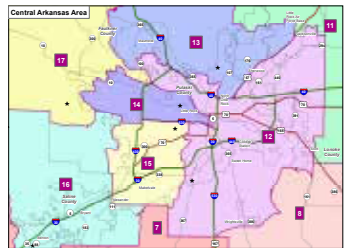

Arkansas Senate Districts

Note: These maps are recreations and not guaranteed to be 100-percent geographically accurate. If you are uncertain which district you live in, you can visit <https://arkansasredistricting.org/maps-2/>. This page contains a link to an interactive website which allows you to zoom down to street level for any district.