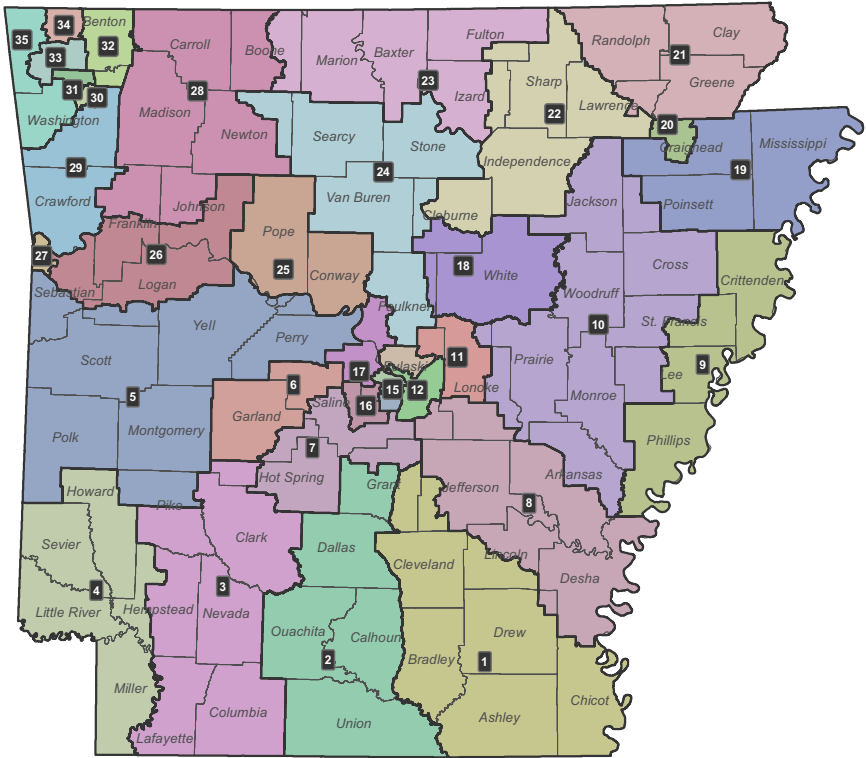

Arkansas Senate Districts

Note: These maps are recreations and not guaranteed to be 100-percent geographically accurate. If you are uncertain which district you live in, you can visit <https://arkansasredistricting.org/maps-2/>. This page contains a link to an interactive website which allows you to zoom down to street level for any district.