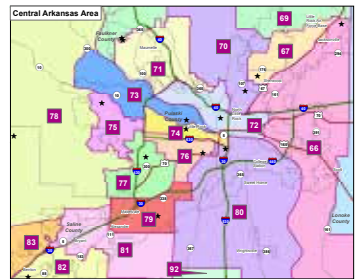

Arkansas House Districts

Note: These maps are recreations and not guaranteed to be 100-percent geographically accurate. If you are uncertain which district you live in, you can visit <https://arkansasredistricting.org/maps-2/>. This page contains a link to an interactive website which allows you to zoom down to street level for any district.