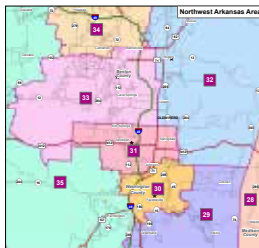

Arkansas Senate Districts

Note: These maps are recreations and not guaranteed to be 100-percent geographically accurate. If you are uncertain which district you live in, you can visit <https://arkansasredistricting.org/maps-2/>. This page contains a link to an interactive website which allows you to zoom down to street level for any district.