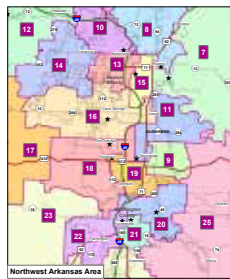

Arkansas House Districts

Note: These maps are recreations and not guaranteed to be 100-percent geographically accurate. If you are uncertain which district you live in, you can visit <https://arkansasredistricting.org/maps-2/>. This page contains a link to an interactive website which allows you to zoom down to street level for any district.