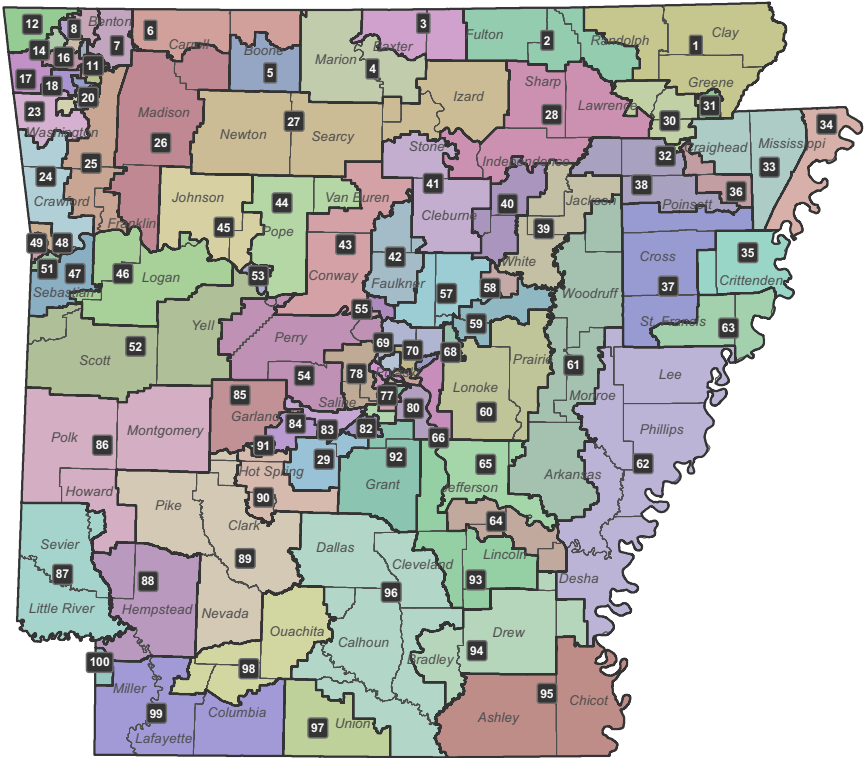

Arkansas House Districts

Note: These maps are recreations and not guaranteed to be 100-percent geographically accurate. If you are uncertain which district you live in, you can visit <https://arkansasredistricting.org/maps-2/>. This page contains a link to an interactive website which allows you to zoom down to street level for any district.